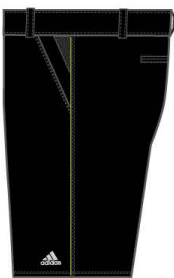

M E N S B E A C H W E A R

adidas

Front

Back

Left Side

Right Side

M E N S B E A C H W E A R

M E N S B E A C H W E A R

Ali
AM41822

RED

Ali
AM41822

BLU

Core ADI
AM41722

BLK

FS Crossover
AM43224

ACL

B Stripes
AM41922

RED

Core ADI
AM41722

BLU

Tech S
AM42124

SLV

FS Crossover
AM43224

SKY