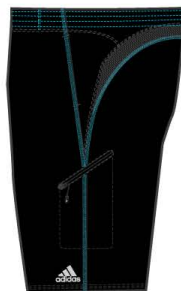

Digital V
AM42822

RED

B Stripes
AM41922

BLU

FS Crossover
AM43224

SLV

Tech S
AM42124

SKY

Rasta
AM42324

MLT

B Stripes
AM41922

SKY

FS Crossover
AM43224

BLK

Tech S
AM42124

RED