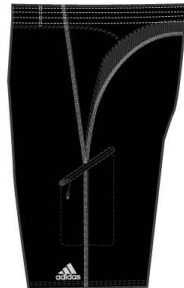

Ali
AM41822

RED

Ali
AM41822

BLU

Core ADI
AM41722

BLK

FS Crossover
AM43224

ACL

B Stripes
AM41922

RED

Core ADI
AM41722

BLU

Tech S
AM42124

SLV

FS Crossover
AM43224

SKY