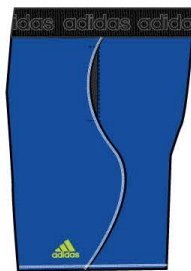

M E N S B E A C H W E A R

adidas

Front

Back

Left Side

Right Side

M E N S B E A C H W E A R

M E N S B E A C H W E A R

Core ADI
AM41722

RED

B Stripes
AM41922

NVY

B Stripes
AM41922

SLV

Core ADI
AM41722

GRY

Ali
AM41822

RED

Ali
AM41822

BLU

Core ADI
AM41722

BLK

FS Crossover
AM43224

ACL