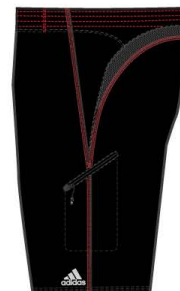

Rasta
AM42324

MLT

B Stripes
AM41922

SKY

FS Crossover
AM43224

BLK

Tech S
AM42124

RED

Rasta
AM42324

MLT

Water Stripe
AM43124

BLU

Water Stripe
AM43124

SLV

Tech S
AM42124

ACL

MENS BEACHWEAR

TUR

Front

Back

Left Side

Right Side

BLK

RED