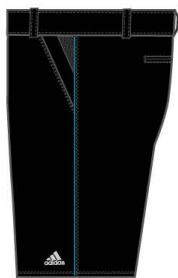

Ali
AM41822

RED

Ali
AM41822

BLU

Core ADI
AM41722

BLK

FS Crossover
AM43224

ACL

B Stripes
AM41922

RED

Core ADI
AM41722

BLU

Tech S
AM42124

SLV

FS Crossover
AM43224

SKY