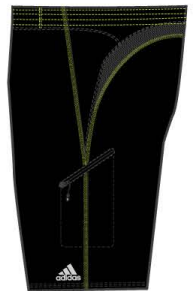

Rasta
AM42324

MLT

B Stripes
AM41922

SKY

FS Crossover
AM43224

BLK

Tech S
AM42124

RED

Rasta
AM42324

MLT

Water Stripe
AM43124

BLU

Water Stripe
AM43124

SLV

Tech S
AM42124

ACL

MENS BEACHWEAR

TUR

Front

Back

Left Side

Right Side

BLK

RED